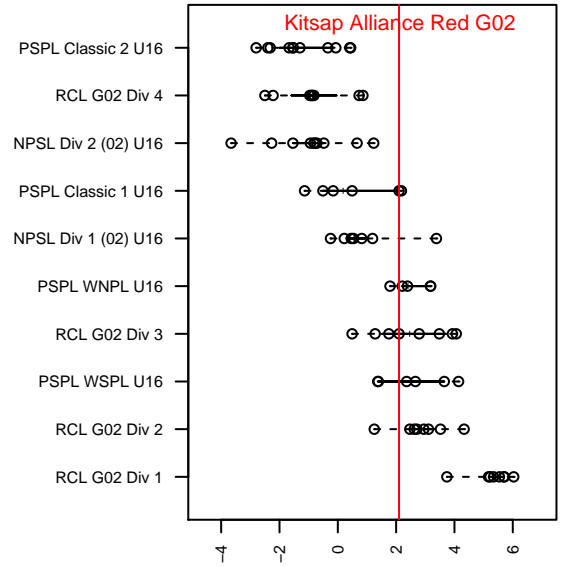

**attack and defense rating
relative to others at age
and all opponents in last 13 months**