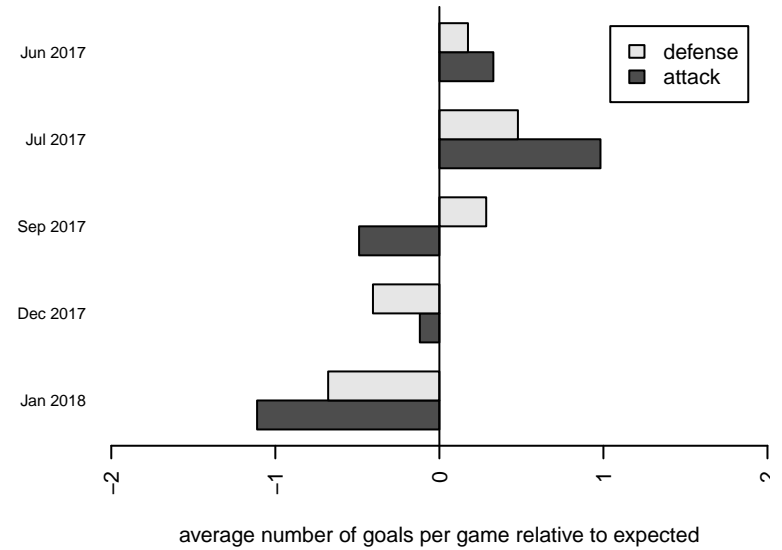

Performance relative to 13 month average