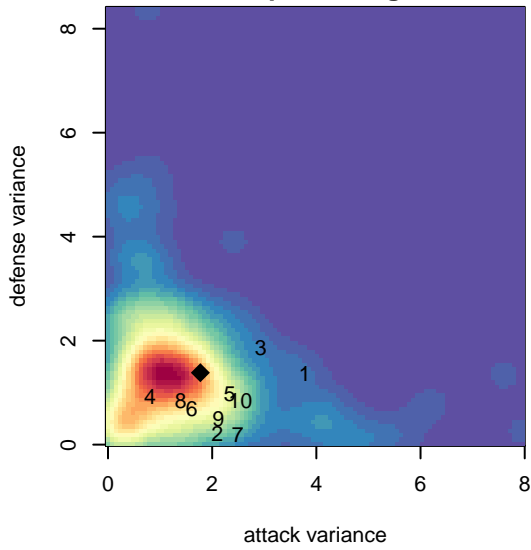

Kitsap Alliance Red G02

Westsound FC
 Silverdale, WA
 G02 total strength=1564
 attack=15.69 defense=12.75
 fall league = RCL G02 Div 3
 notes= A

alt names used:
 Kitsap Alliance FC – G02 A
 Kitsap Alliance FC G02A
 Kitsap Alliance FC G02A
 KITSAP ALLIANCE FC G02A (WA)
 KITSAP ALLIANCE FC G02A (WA)

Venues played:
 2017 US Club Regionals G02
 2017 Nike Crossfire Challenge Silver Group U1
 2017 Labor Day Cup GU16
 2017 Timbers Winter Showcase 2002 Showcas
 2017 RCL G02 Div 3

**attack and defense variance (black dot)
relative to other teams
and top 10 in region**