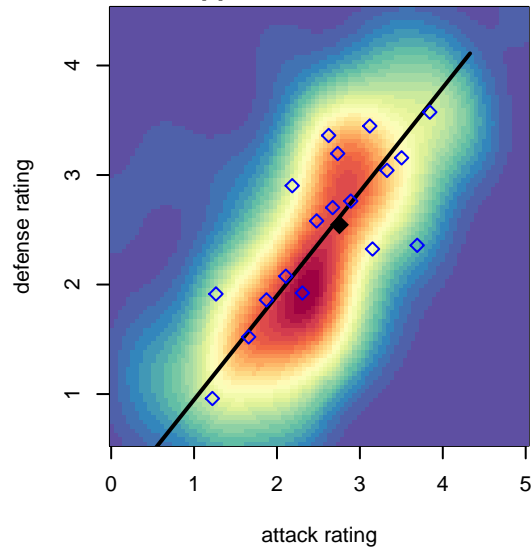

**attack and defense rating
relative to others at age
and all opponents in last 13 months**