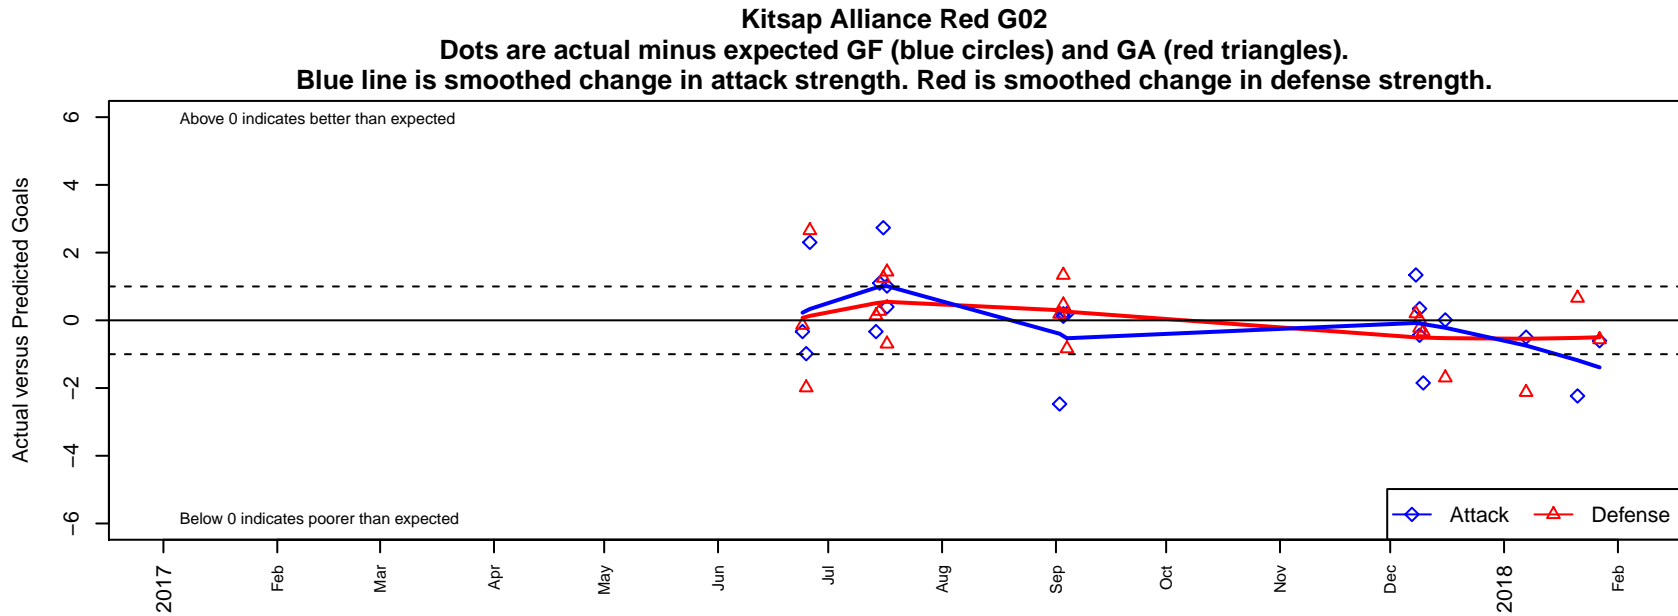

**attack and defense variance (black dot)
relative to other teams
and top 10 in region**

**attack and defense rating
relative to others at age
and all opponents in last 13 months**

Kitsap Alliance Red G02

Westsound FC
Silverdale, WA
G02 total strength=1564
attack=15.69 defense=12.75
fall league = RCL G02 Div 3
notes= A

alt names used:
Kitsap Alliance FC – G02 A
Kitsap Alliance FC G02A
Kitsap Alliance FC G02A
KITSAP ALLIANCE FC G02A (WA)
KITSAP ALLIANCE FC G02A (WA)

Venues played:
2017 US Club Regionals G02
2017 Nike Crossfire Challenge Silver Group U1
2017 Labor Day Cup GU16
2017 Timbers Winter Showcase 2002 Showcas
2017 RCL G02 Div 3