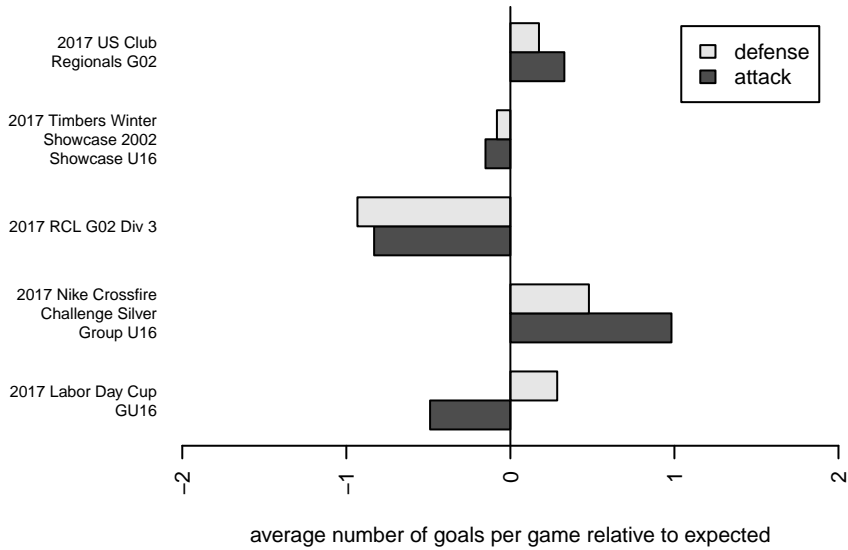

Performance relative to 13 month average